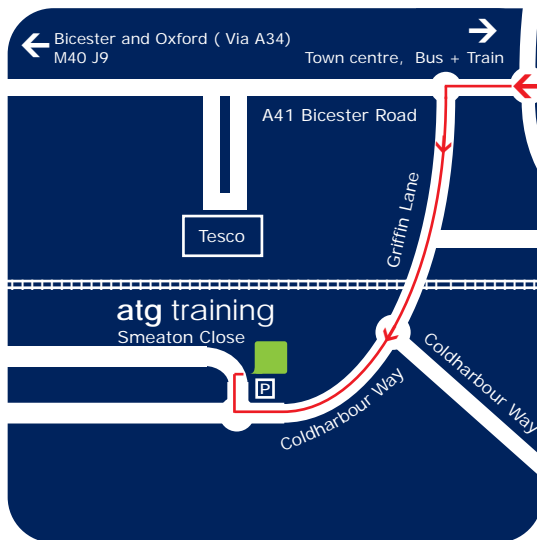

Aylesbury

Convenient for links to London,
Oxford and The Midlands.
M40 30 mins M25 40 mins
Direct train services to London

Ample parking available.

ATG Training
Future Centre
Smeaton Close
Aylesbury
Buckinghamshire
HP19 8SZ